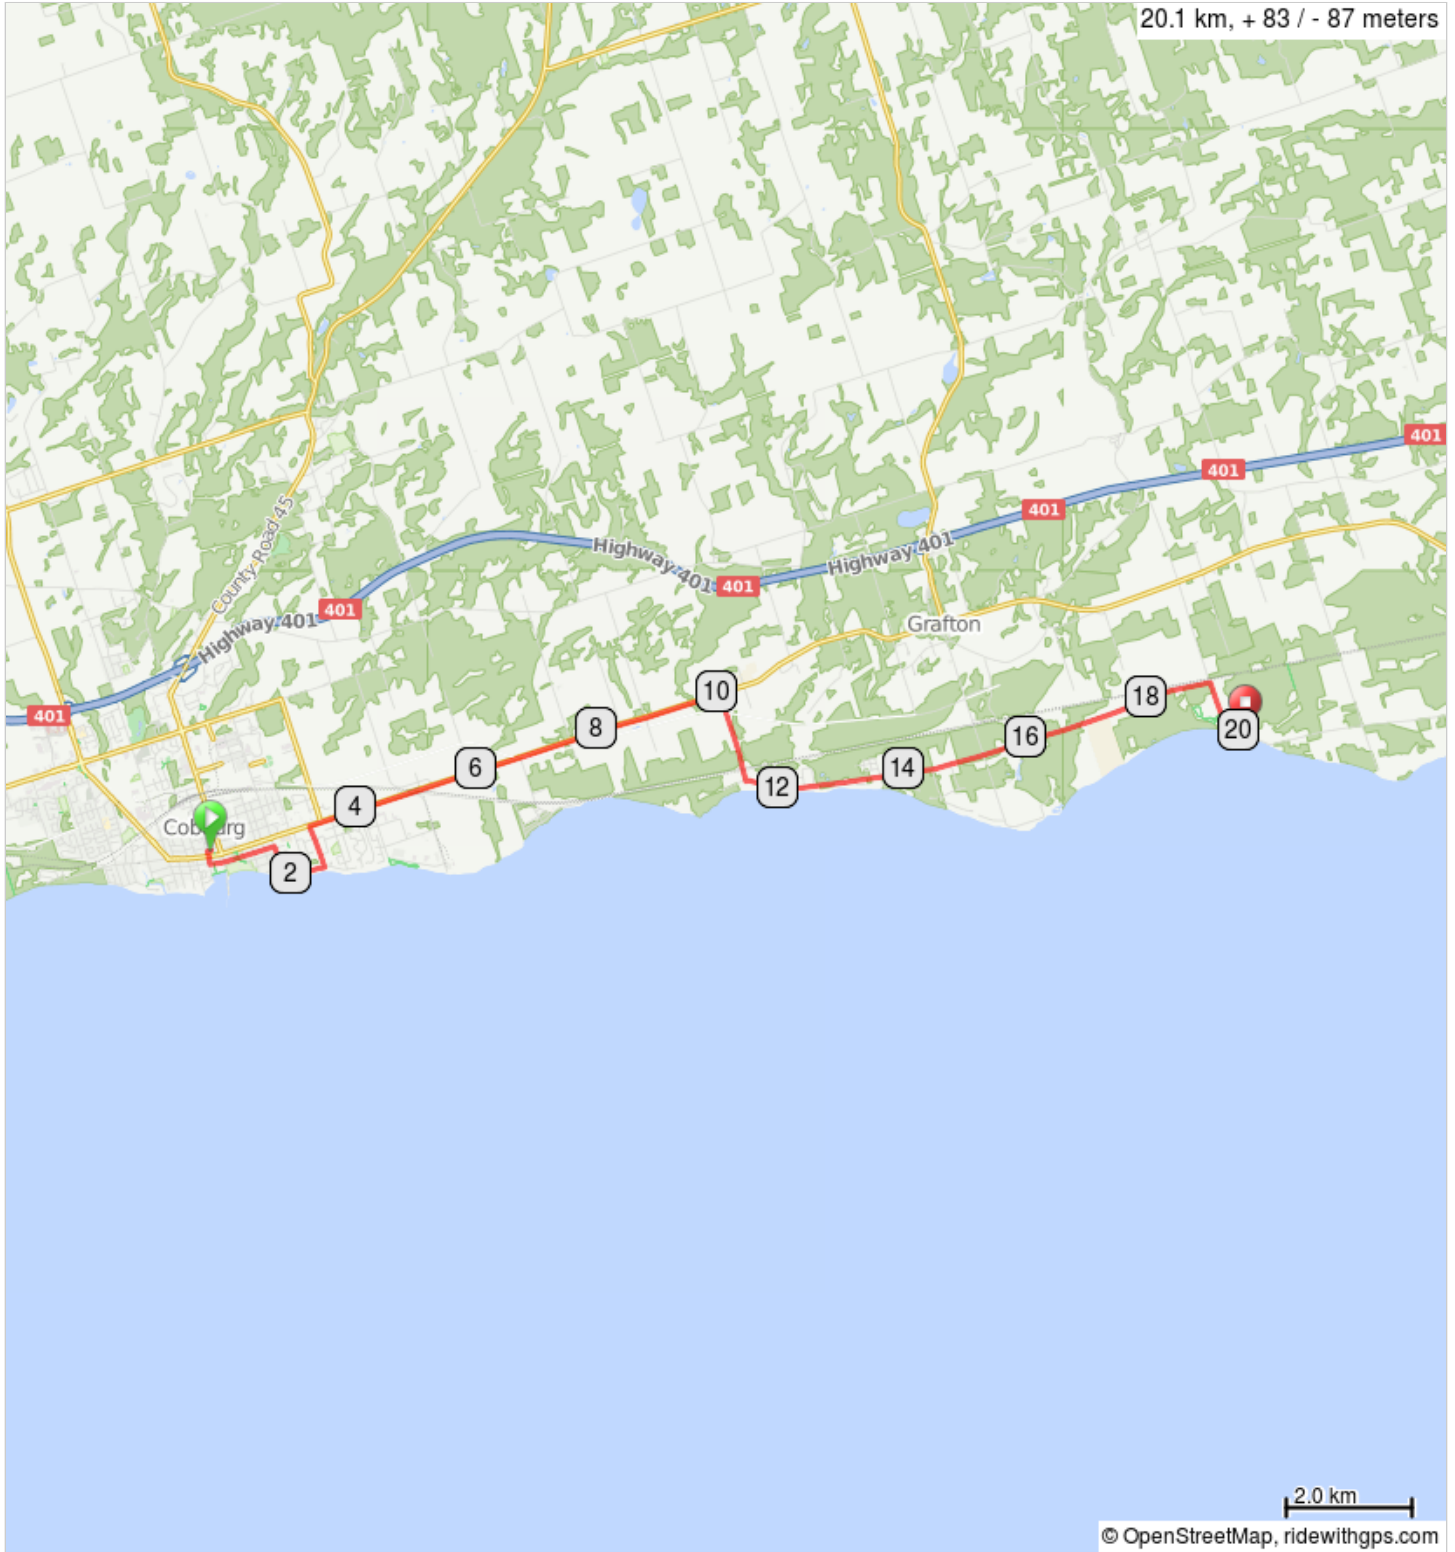

All Levels from CatnFiddle

All Levels from CatnFiddle

0.0	🚩	Start of route
0.1	←	L onto George St
0.2	→	R onto County 2 Rd
0.2	←	L onto Third St
0.3	←	L onto Albert St
0.5	↑	Continue onto Queen St
1.3	→	R onto D'Arcy St
1.9	←	L onto Lakeshore Dr
2.5	←	L onto Brook Rd S
3.2	→	R onto County 2 Rd

3.2 kilometers. +24/-19 meters

10.0	→	R onto Archer's Rd (signs for Archer's Road)
11.4	←	L onto Lakeshore Rd
15.3	↑	Continue onto Orchard Grove Rd/Regional Rd 30
19.0	→	R onto Beach Rd/Wicklow Beach Rd

15.8 kilometers. +22/-41 meters

20.1  End of route

1.1 kilometers. +0/-0 meters