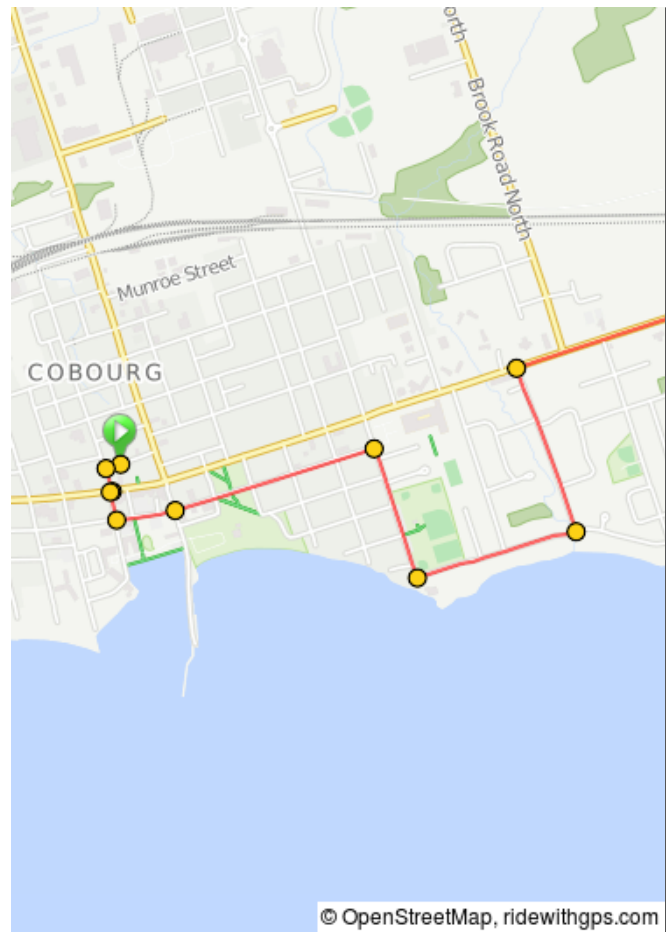

All Levels from CatnFiddle

All Levels from CatnFiddle

0.0	🚩	Start of route
0.1	←	L onto George St
0.2	→	R onto County 2 Rd
0.2	←	L onto Third St
0.3	←	L onto Albert St
0.5	↑	Continue onto Queen St
1.3	→	R onto D'Arcy St
1.9	←	L onto Lakeshore Dr
2.5	←	L onto Brook Rd S
3.2	→	R onto County 2 Rd

3.2 kilometers. +24/-19 meters

10.0	→	R onto Archer's Rd (signs for Archer's Road)
11.4	←	L onto Lakeshore Rd
15.3	↑	Continue onto Orchard Grove Rd/Regional Rd 30
19.0	→	R onto Beach Rd/Wicklow Beach Rd

15.8 kilometers. +22/-41 meters

20.1  End of route

1.1 kilometers. +0/-0 meters