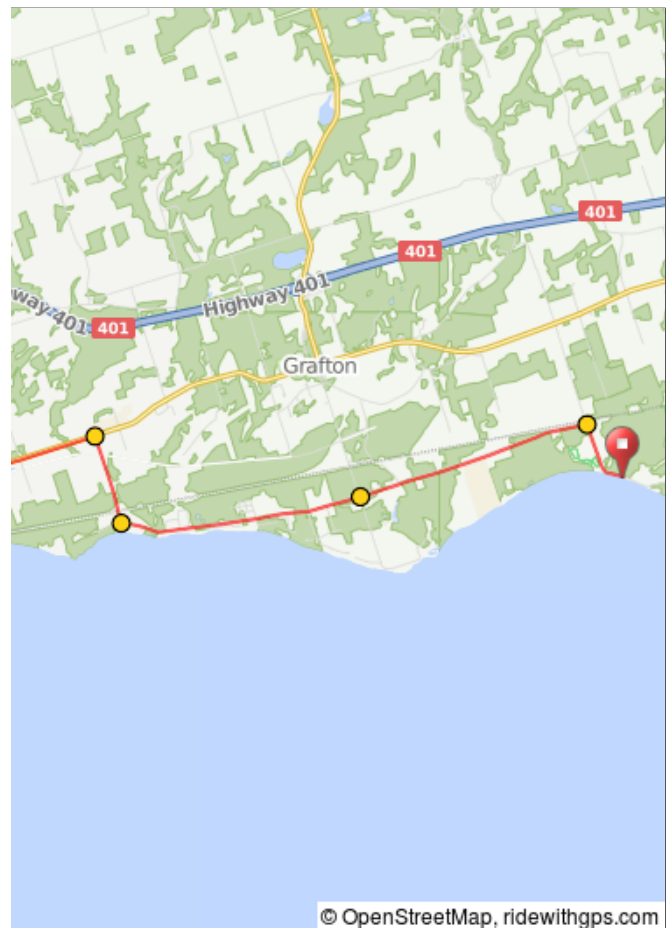

All Levels from CatnFiddle

All Levels from CatnFiddle

0.0	🚩	Start of route
0.1	←	L onto George St
0.2	→	R onto County 2 Rd
0.2	←	L onto Third St
0.3	←	L onto Albert St
0.5	↑	Continue onto Queen St
1.3	→	R onto D'Arcy St
1.9	←	L onto Lakeshore Dr
2.5	←	L onto Brook Rd S
3.2	→	R onto County 2 Rd

3.2 kilometers. +24/-19 meters

10.0	→	R onto Archer's Rd (signs for Archer's Road)
11.4	←	L onto Lakeshore Rd
15.3	↑	Continue onto Orchard Grove Rd/Regional Rd 30
19.0	→	R onto Beach Rd/Wicklow Beach Rd

15.8 kilometers. +22/-41 meters

20.1  End of route

1.1 kilometers. +0/-0 meters