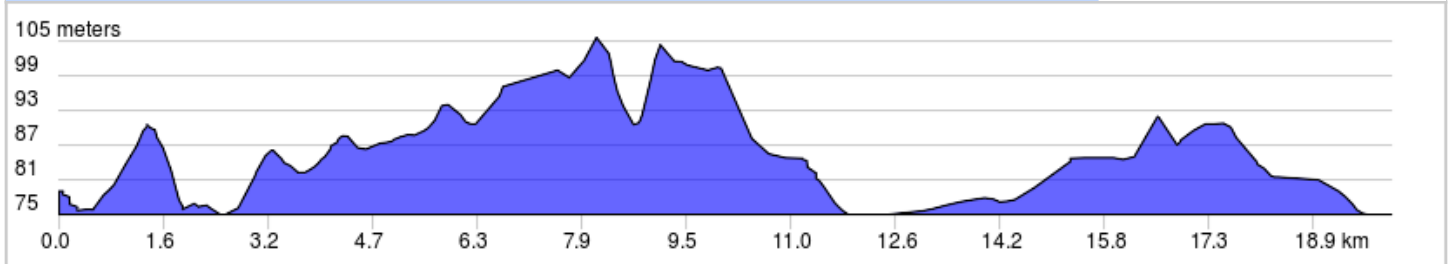

All Levels from CatnFiddle

All Levels from CatnFiddle

0.0	🚩	Start of route
0.1	←	L onto George St
0.2	→	R onto County 2 Rd
0.2	←	L onto Third St
0.3	←	L onto Albert St
0.5	↑	Continue onto Queen St
1.3	→	R onto D'Arcy St
1.9	←	L onto Lakeshore Dr
2.5	←	L onto Brook Rd S
3.2	→	R onto County 2 Rd

3.2 kilometers. +24/-19 meters

10.0	→	R onto Archer's Rd (signs for Archer's Road)
11.4	←	L onto Lakeshore Rd
15.3	↑	Continue onto Orchard Grove Rd/Regional Rd 30
19.0	→	R onto Beach Rd/Wicklow Beach Rd

15.8 kilometers. +22/-41 meters

20.1  End of route

1.1 kilometers. +0/-0 meters