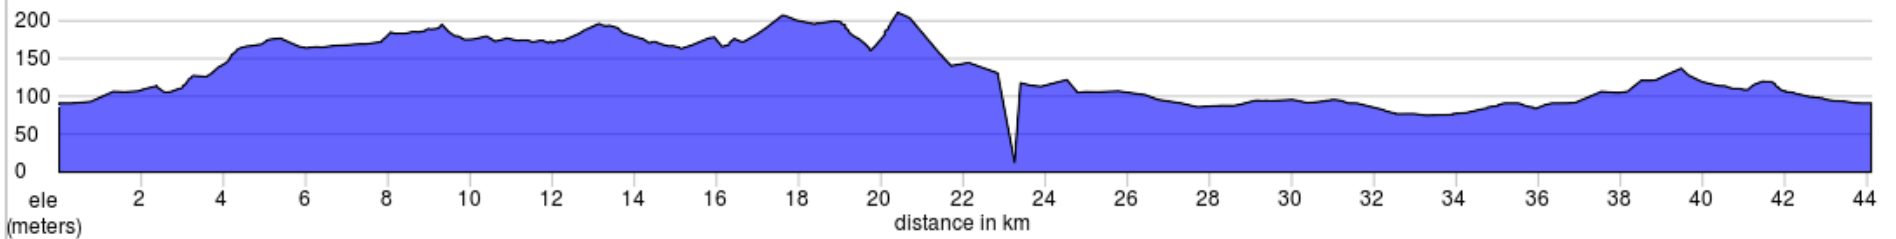

(44k) Jens Ride

44.1 km, + 400 / - 400 meters

(44k) Jens Ride

Note	Dist	Type	Next
Start of route	0.0		2.0
Head North on Ontario St. R onto Oliver's Lane	2.0		0.6
L onto Oliver's Lane	2.5		0.5
L onto Division Street North	3.0		2.8
R onto Dale Road, CR 74	5.8		0.2
L onto Racetrack Road	6.0		1.5
R onto Race Track Road	7.5		1.6
L onto Leach Road	9.0		0.3

9.0 kilometers. +113/-16 meters

Note	Dist	Type	Next
L onto Rose Road	9.3		1.3
R onto Ferguson Road	10.6		0.3
L onto Ball Road	10.9		0.9
L onto Cornish Hollow Road	11.7		0.9
L onto Smylie Road	12.7		2.5
Sharp R onto Burnham Street North, CR 18	15.1		0.8
L onto Albert's Alley	15.9		0.4
Slight R onto Albert's Alley	16.3		0.3

7.3 kilometers. +39/-62 meters

Note	Dist	Type	Next
L onto Jibb Road	16.7		1.8
Sharp L onto Williamson Road	18.4		1.3
R onto Bickle Hill Road	19.7		7.8
L onto Highway 2, 2	27.5		2.5
R onto Rogers Road	30.0		0.3
L onto Carlisle Street	30.4		0.9
R onto Burnham Street	31.2		0.3

14.9 kilometers. +163/-242 meters

Note	Dist	Type	Next
R onto Burnham Street	31.5		1.1
L onto King Street West	32.6		3.3
L onto Brook Road North	35.9		2.0
R onto Elgin Street East	38.0		0.7
L onto Greer Road	38.7		0.8
L onto Danforth Road East	39.5		2.5
L onto Birchwood Trail	42.0		0.6
R	42.6		0.3