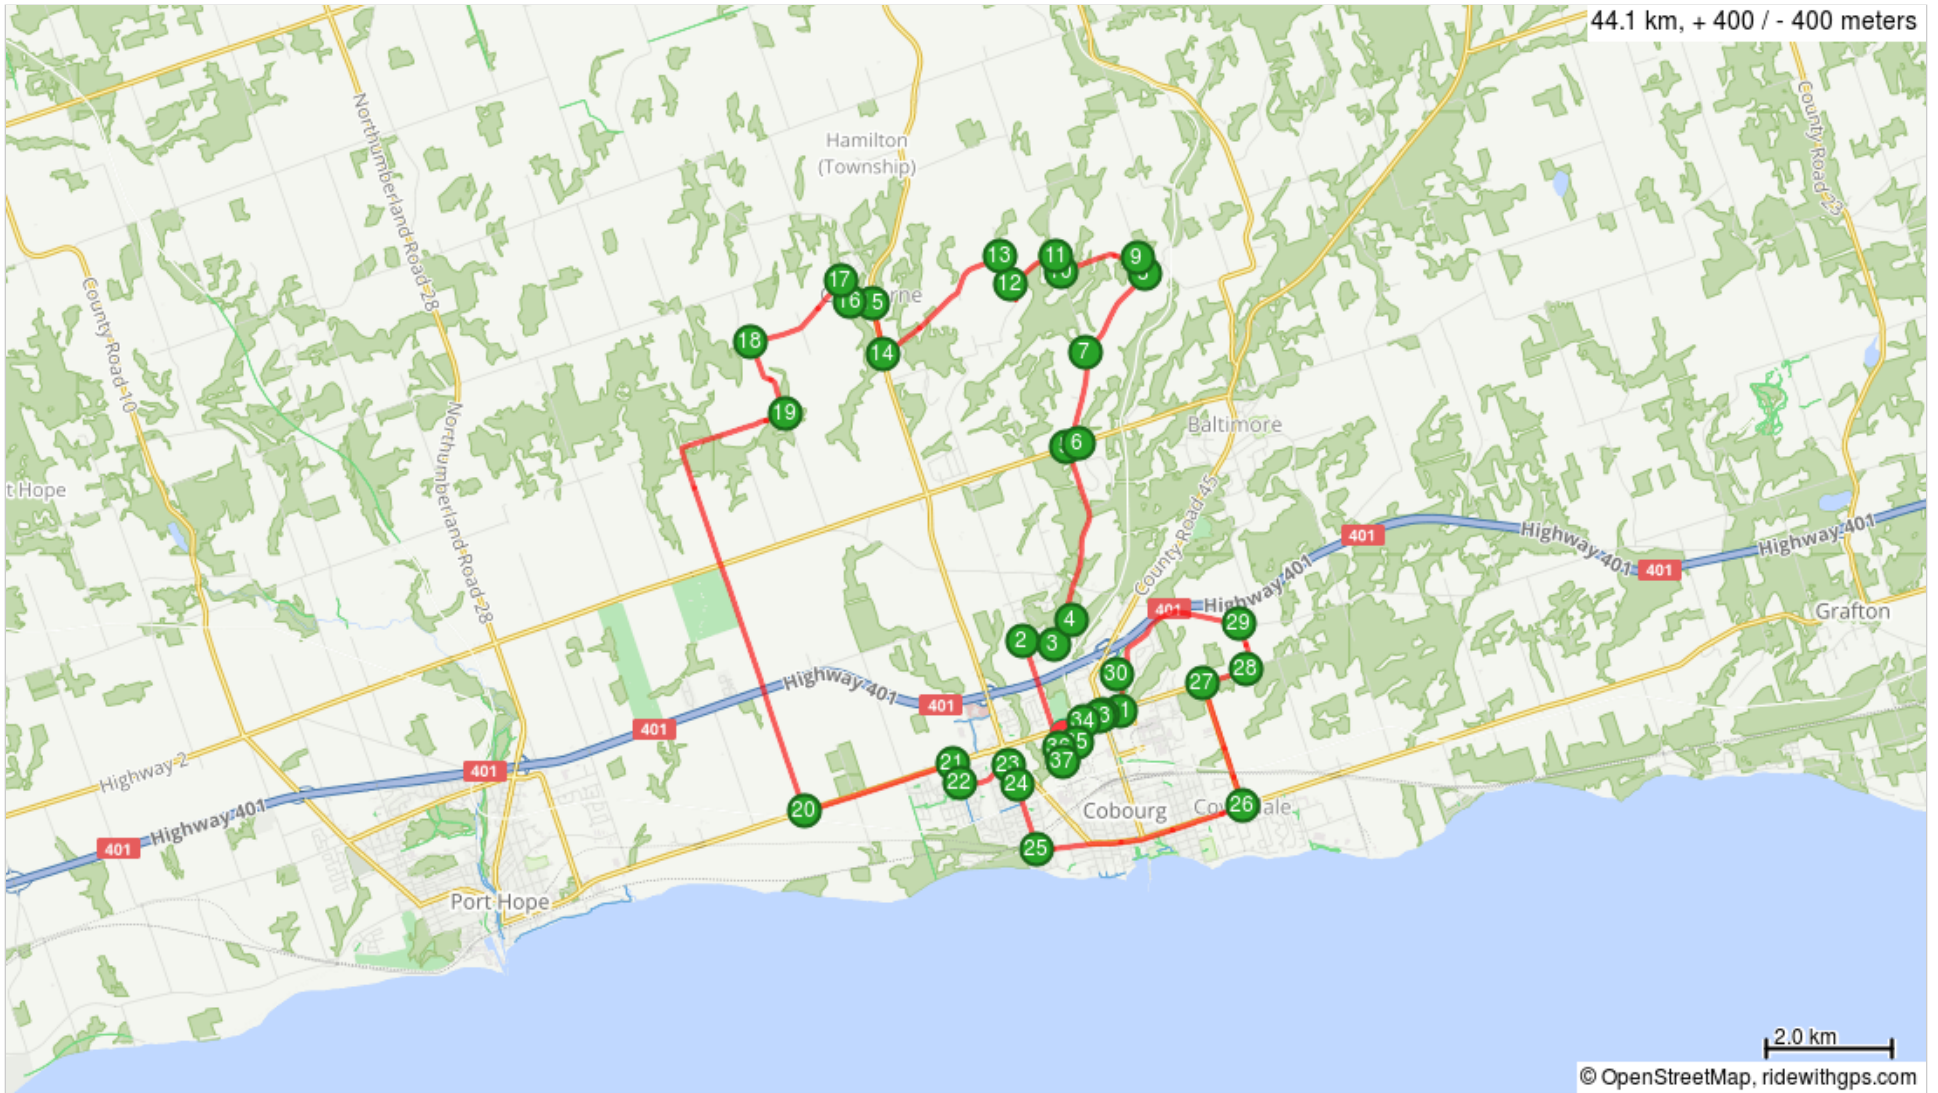

(44k) Jens Ride

44.1 km, + 400 / - 400 meters

(44k) Jens Ride

Note	Dist	Type	Next
Start of route	0.0		2.0
Head North on Ontario St. R onto Oliver's Lane	2.0		0.6
L onto Oliver's Lane	2.5		0.5
L onto Division Street North	3.0		2.8
R onto Dale Road, CR 74	5.8		0.2
L onto Racetrack Road	6.0		1.5
R onto Race Track Road	7.5		1.6
L onto Leach Road	9.0		0.3

7.3 kilometers. +39/-62 meters

Note	Dist	Type	Next
L onto Jibb Road	16.7		1.8
Sharp L onto Williamson Road	18.4		1.3
R onto Bickle Hill Road	19.7		7.8
L onto Highway 2, 2	27.5		2.5
R onto Rogers Road	30.0		0.3
L onto Carlisle Street	30.4		0.9
R onto Burnham Street	31.2		0.3

14.9 kilometers. +163/-242 meters

Note	Dist	Type	Next
R onto Burnham Street	31.5		1.1
L onto King Street West	32.6		3.3
L onto Brook Road North	35.9		2.0
R onto Elgin Street East	38.0		0.7
L onto Greer Road	38.7		0.8
L onto Danforth Road East	39.5		2.5
L onto Birchwood Trail	42.0		0.6
R	42.6		0.3

11.4 kilometers. +74/-64 meters

Note	Dist	Type	Next
L onto Elgin Street	42.9	←	0.1
Slight R onto Elgin Street West	42.9	→	0.3
L onto Chipping Park Boulevard	43.2	←	0.4
R onto Huycke Street	43.6	→	0.3
L onto Ontario Street	43.9	←	0.2
End of route	44.1	🚩	0.0