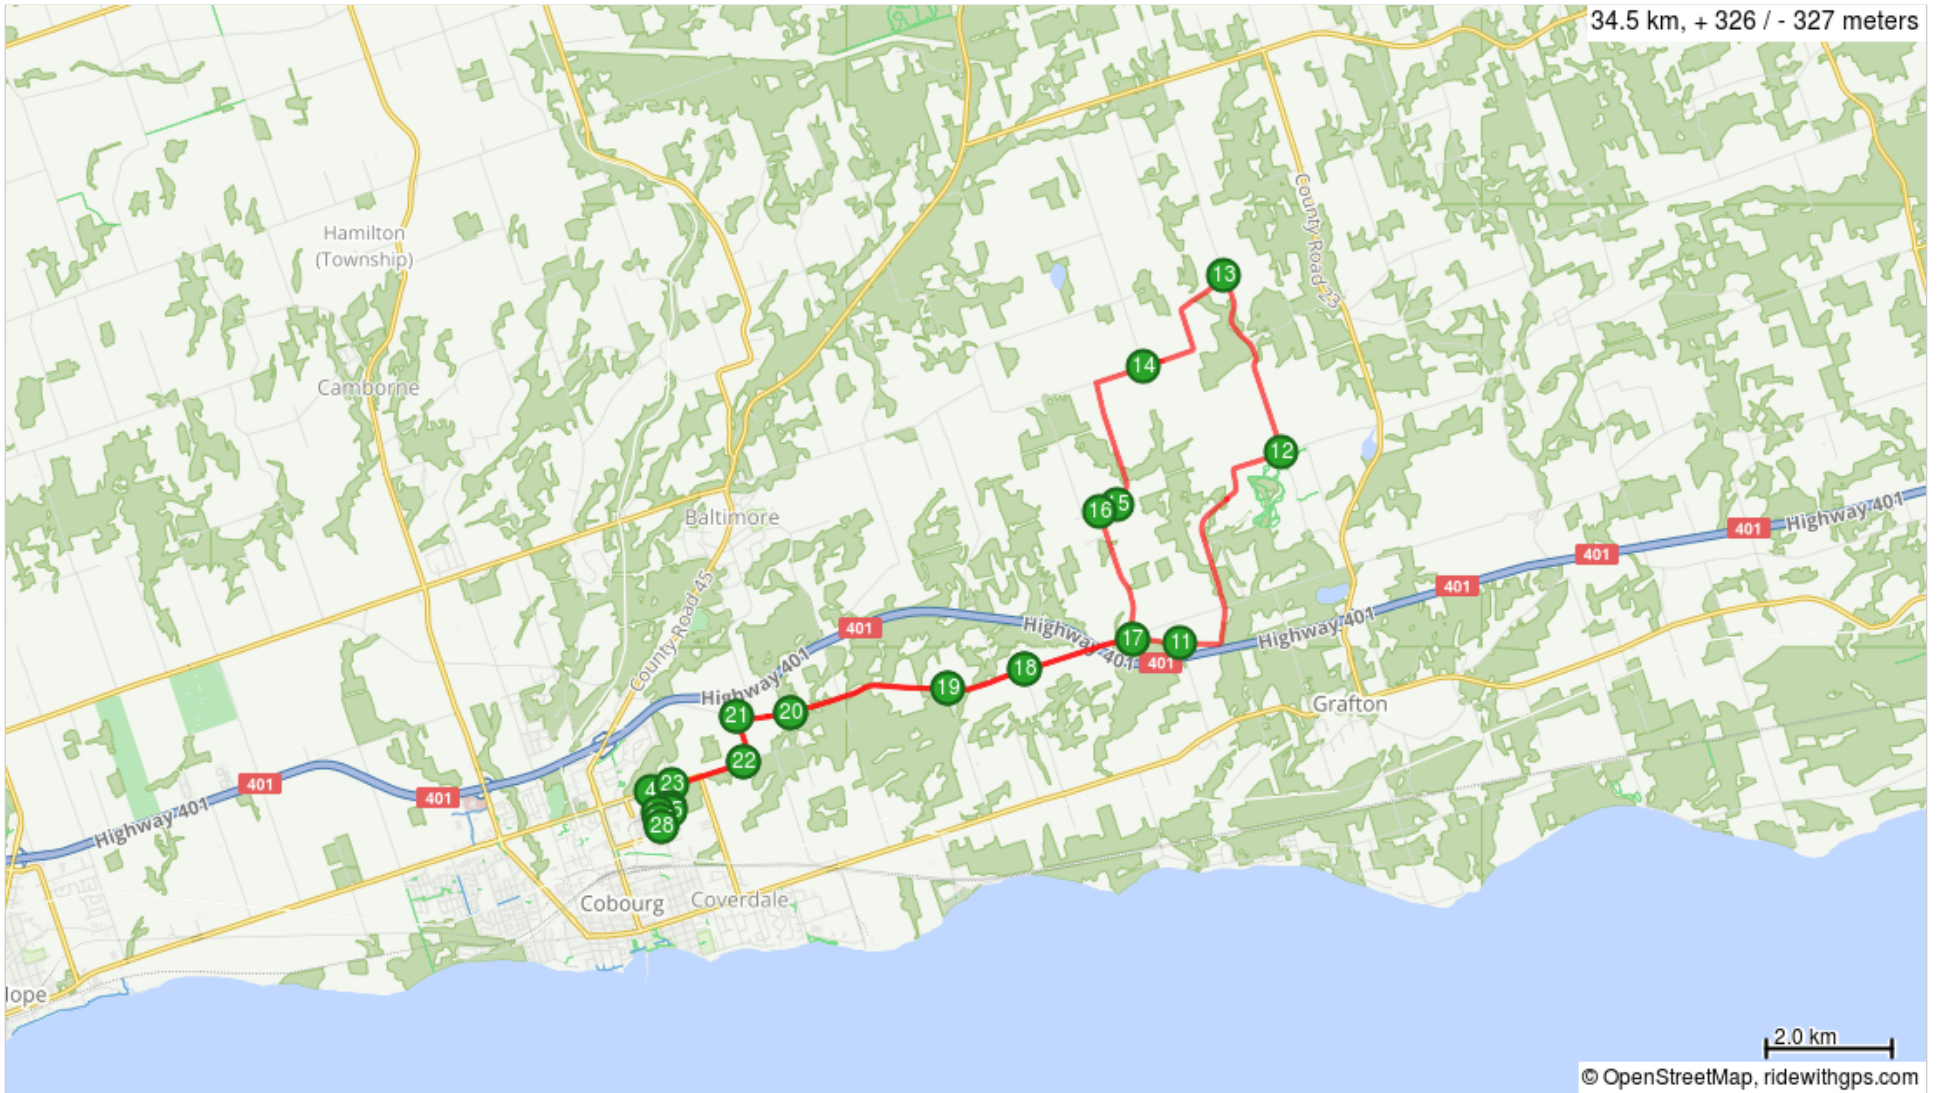

# (34k) Danforth there and Back

34.5 km, + 326 / - 327 meters

### (34k) Danforth there and Back

Note	Dist	Type	Next
Start of route	0.0		0.0
Start location: Cobourg Community Center. Head N on D'Arcy	0.0	←	0.1
Continue through roundabout	0.1	↑	0.5
R onto Elgin Street East	0.6	→	1.5
L onto Greer Road	2.1	←	0.8
R onto Danforth Road	2.9	→	0.9
Continue onto Danforth Road East	3.8	↑	2.6

16.2 kilometers. +197/-58 meters

Note	Dist	Type	Next
Slight R onto Bevan Ridge Road	22.8	→	0.3
L onto Hoskin Road	23.1	←	2.1
R onto Danforth Road East	25.2	→	1.8
Continue onto Danforth Road E	27.0	↑	1.3
Continue onto Danforth Road East	28.3	↑	2.6
Continue onto Danforth Road	30.8	↑	0.9
L onto Greer Road	31.7	←	0.8

11.7 kilometers. +49/-139 meters

Note	Dist	Type	Next
R onto Elgin Street East	32.5	→	1.2
L	33.6	←	0.4
L	34.1	←	0.1
R onto Alexandria Drive	34.1	→	0.2
L onto d'Arcy Street	34.3	←	0.1
At roundabout, take exit 1 onto d'Arcy Street	34.4	↑	0.1
End of route	34.5		0.0