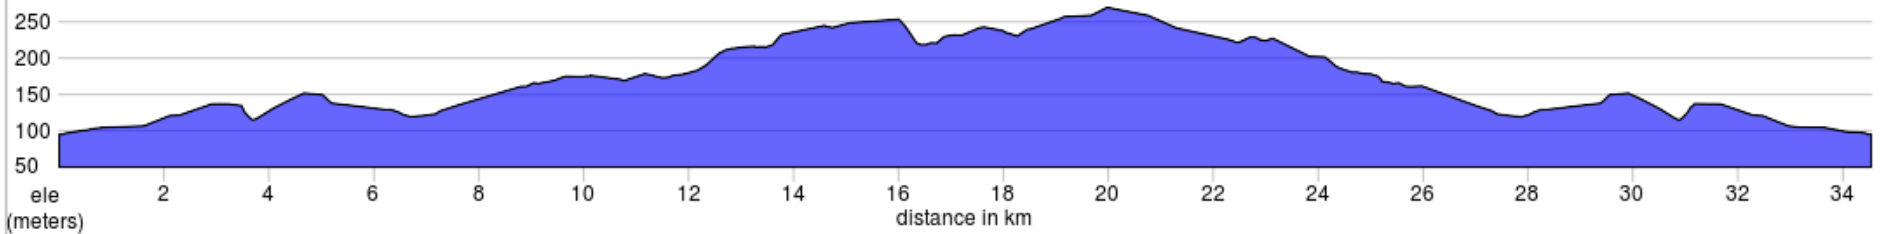

# (34k) Danforth there and Back

34.5 km, + 326 / - 327 meters

### (34k) Danforth there and Back

Note	Dist	Type	Next
Start of route	0.0		0.0
Start location: Cobourg Community Center. Head N on D'Arcy	0.0	←	0.1
Continue through roundabout	0.1	↑	0.5
R onto Elgin Street East	0.6	→	1.5
L onto Greer Road	2.1	←	0.8
R onto Danforth Road	2.9	→	0.9
Continue onto Danforth Road East	3.8	↑	2.6

3.8 kilometers. +41/-20 meters

Note	Dist	Type	Next
Continue onto Danforth Road E	6.3	↑	1.3
Continue onto Danforth Road East	7.6	↑	1.8
Continue onto Gully Road	9.4	↑	0.8
Continue onto Massey Rd	10.1	↑	4.5
L onto Clouston Road	14.6	←	3.0
Sharp L onto Grills Road	17.6	←	2.4
Continue onto The Scots Line	20.0	↑	2.8

16.2 kilometers. +197/-58 meters

Note	Dist	Type	Next
Slight R onto Bevan Ridge Road	22.8	→	0.3
L onto Hoskin Road	23.1	←	2.1
R onto Danforth Road East	25.2	→	1.8
Continue onto Danforth Road E	27.0	↑	1.3
Continue onto Danforth Road East	28.3	↑	2.6
Continue onto Danforth Road	30.8	↑	0.9
L onto Greer Road	31.7	←	0.8